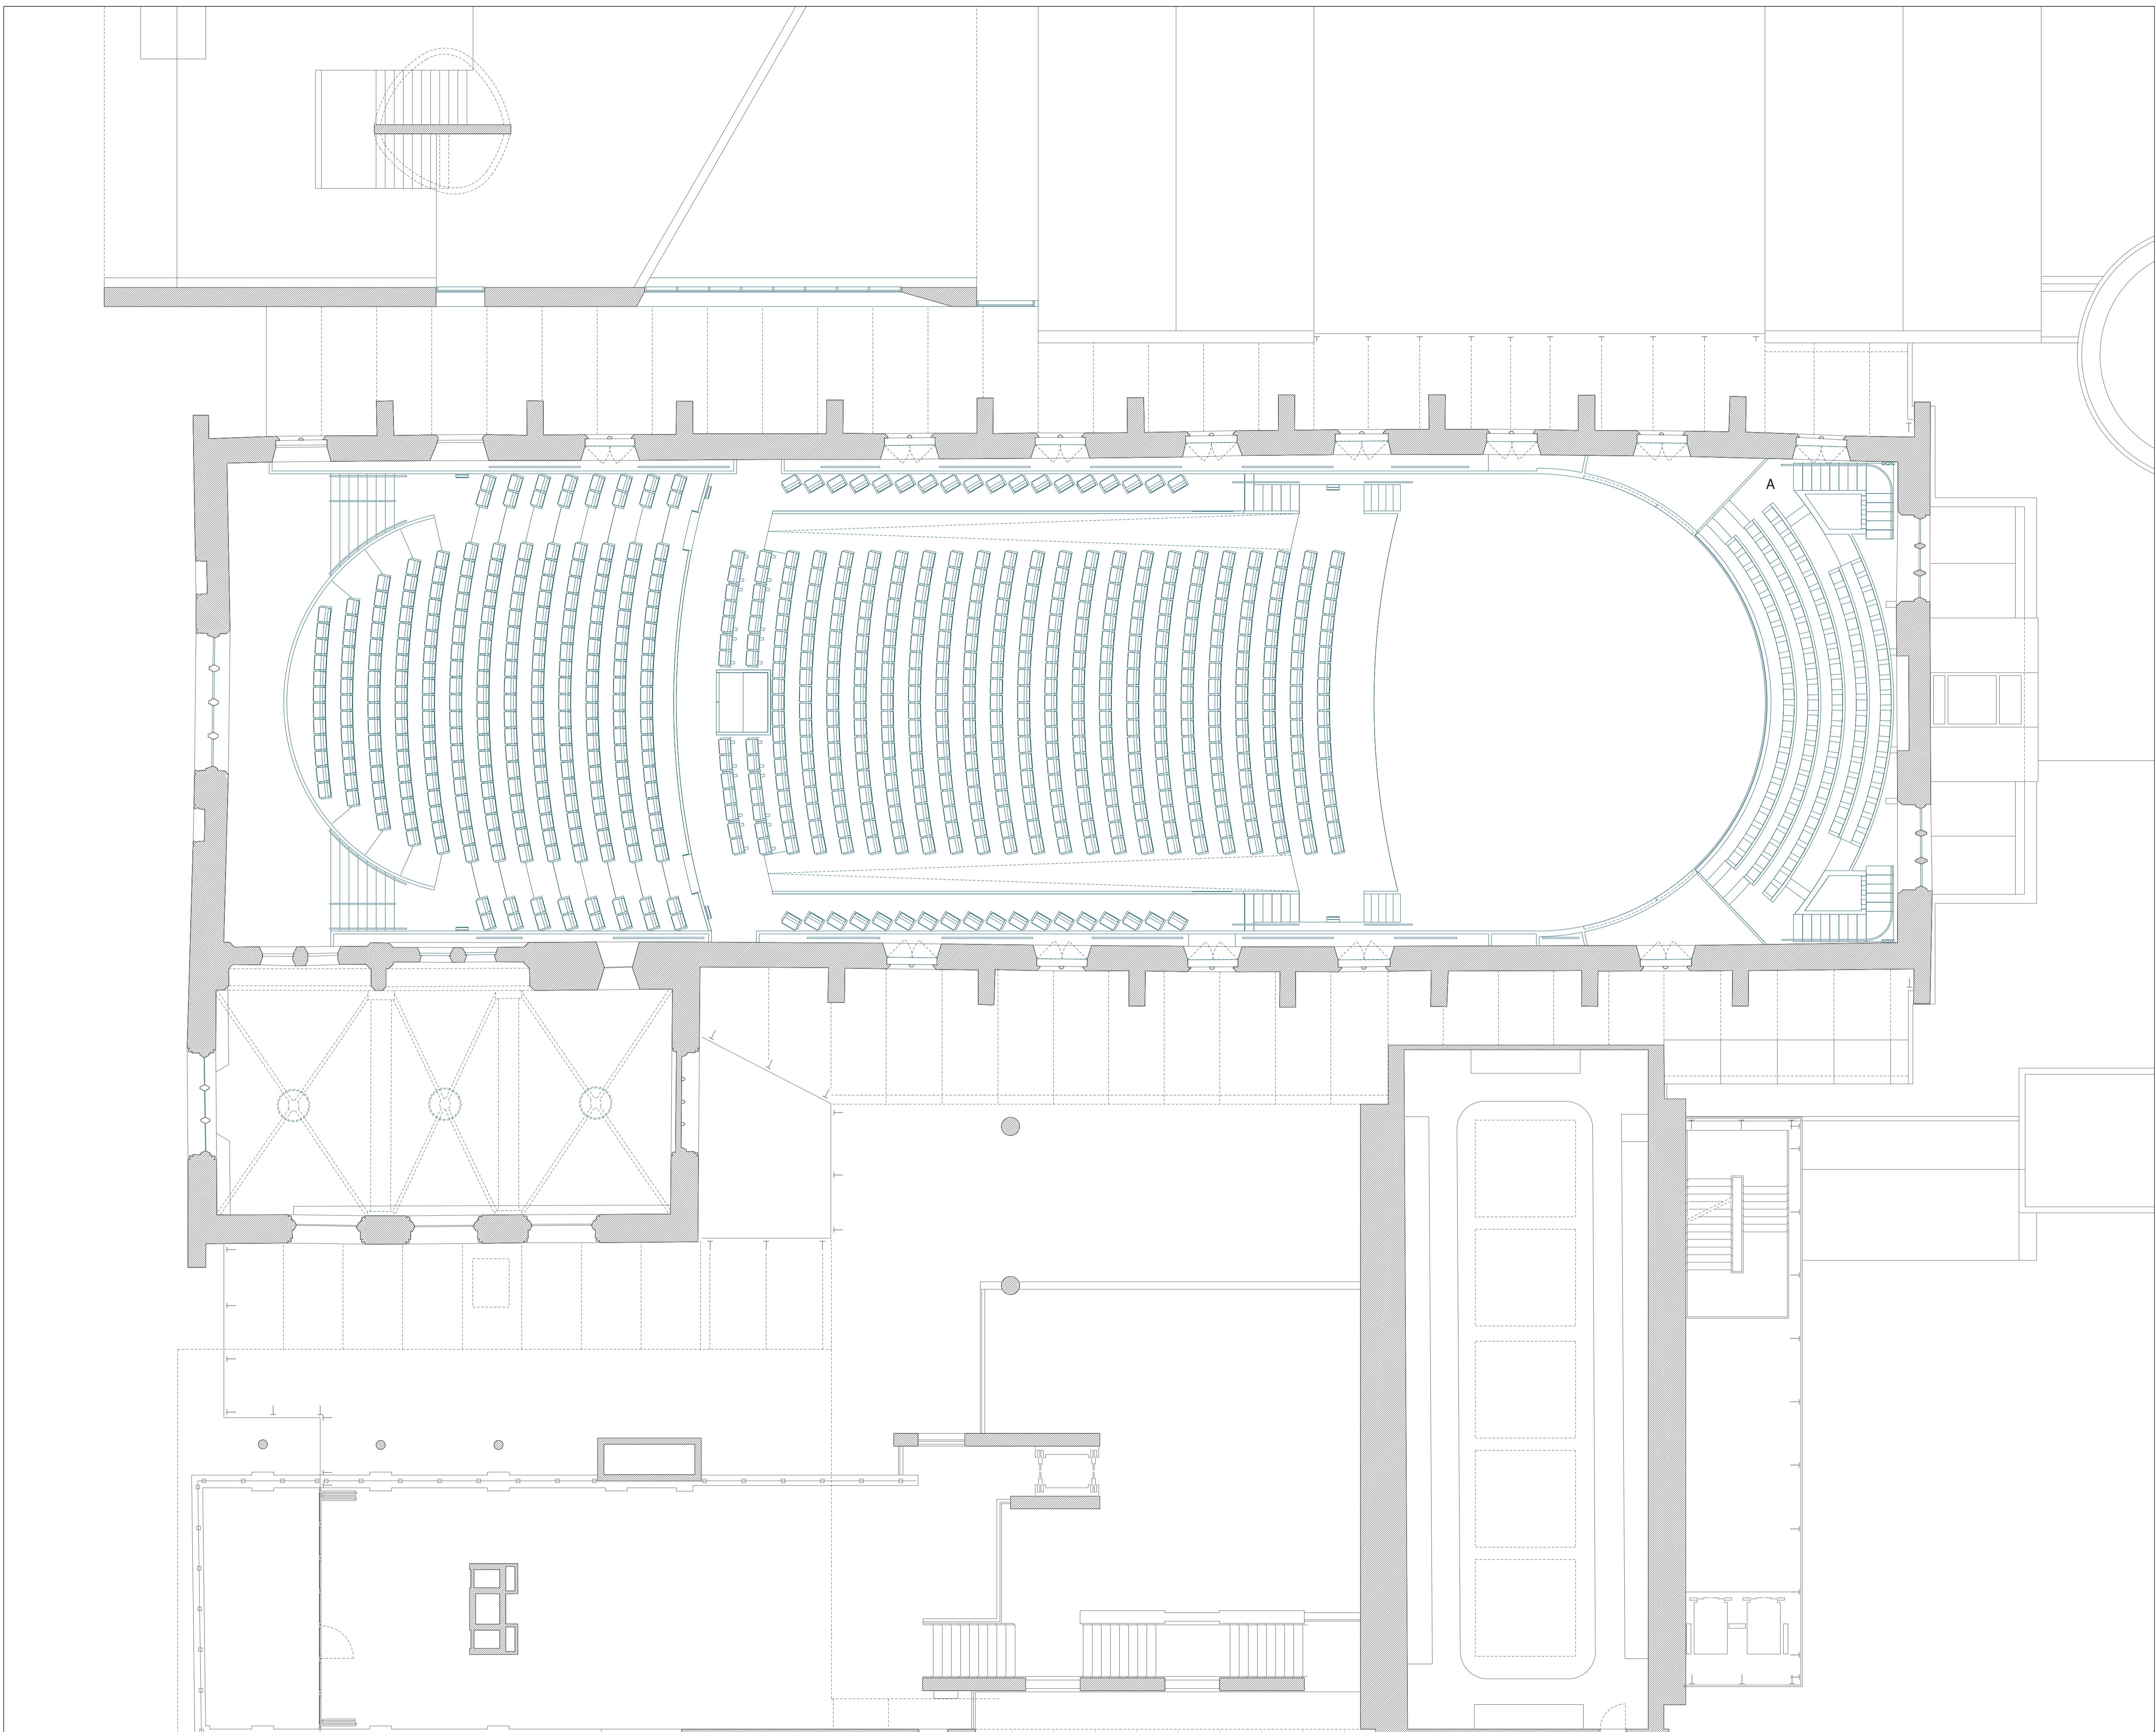

KEY

A Choir

CLIENT	MUZIEKCENTRUM DE BIJLOKE
PROJECT	MUZIEKCENTRUM DE BIJLOKE
DRAWING TITLE	CONCERT HALL - LVL 1 NEW
SCALE	1:100 @ A1 1:200 @ A3
DESIGN TEAM	DRDH ARCHITECTS JULIAN HARRAP ARCHITECTS ABT ARUP RCR
DRAWINGNR	1033-CH-N-LVL 1